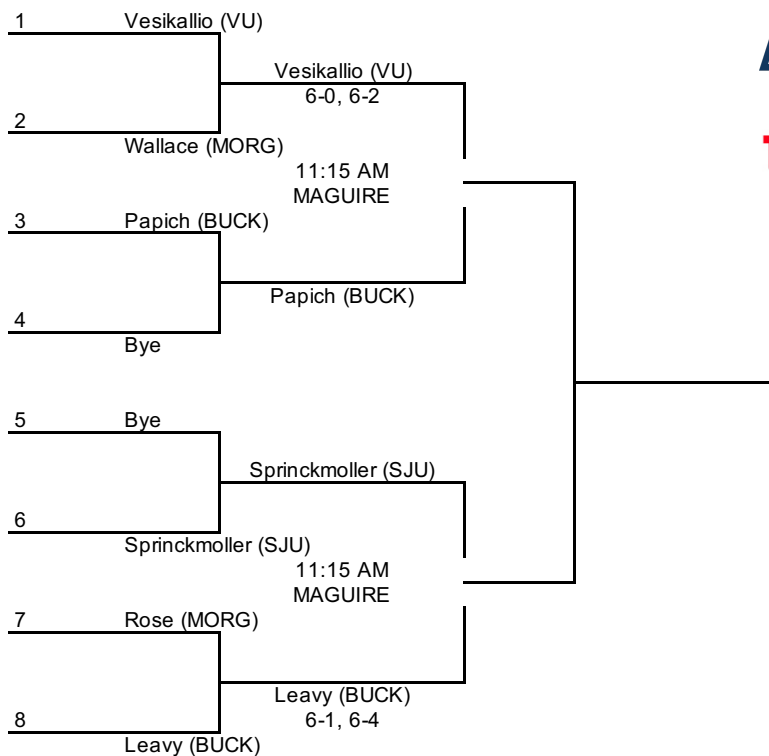

# 2018 SAINT JOSEPH'S INVITATIONAL - Singles Flight 2

An Intercollegiate Tennis Association Sanctioned Event

Hosted by Saint Joseph's (9/28 - 9/30)

	Saturday	Saturday	Sunday	Sunday
1	Vesikallio (VU)			
2	Bye	Vesikallio (VU)		
3	Gloninger (TOW)	2:00 PM MAGUIRE	Gloninger (TOW) 7-5, 2-6, 10-8	
4	8:30 AM MAGUIRE	Gloninger (TOW) 6-2, 6-1		
5	Gill-Reid (SJU)		10:00 AM MAGUIRE	
6	9:15 AM MAGUIRE	Gill-Reid (SJU) 7-6 (6), 2-6, 10-7		
7	Bye	2:00 PM MAGUIRE	Fuentes (DREX) 6-3, 6-3	
8	Fuentes (DREX)	Fuentes (DREX)		
9	Lawson (TOW)			1:30 PM MAGUIRE
10	Bye	Lawson (TOW)		
11	Evans (VU)	2:00 PM MAGUIRE	Lawson (TOW) 7-6 (8), 6-2	
12	9:45 AM MAGUIRE	Evans (VU) 6-3, 6-1		
13	Bye		10:00 AM MAGUIRE	
14	Rose (MORG)	Rose (MORG)		
15	Simpson (DREX)	2:00 PM MAGUIRE	Simpson (DREX) 6-4, 3-6, 10-7	
16	9:45 AM MAGUIRE	Simpson (DREX) 6-4, 3-6, 10-7		
	Leavy (BUCK)			

# 2018 SAINT JOSEPH'S INVITATIONAL - Singles Flight 2 Con.

CONSOLATION DRAW

Hosted by Saint Joseph's (9/28 - 9/30)