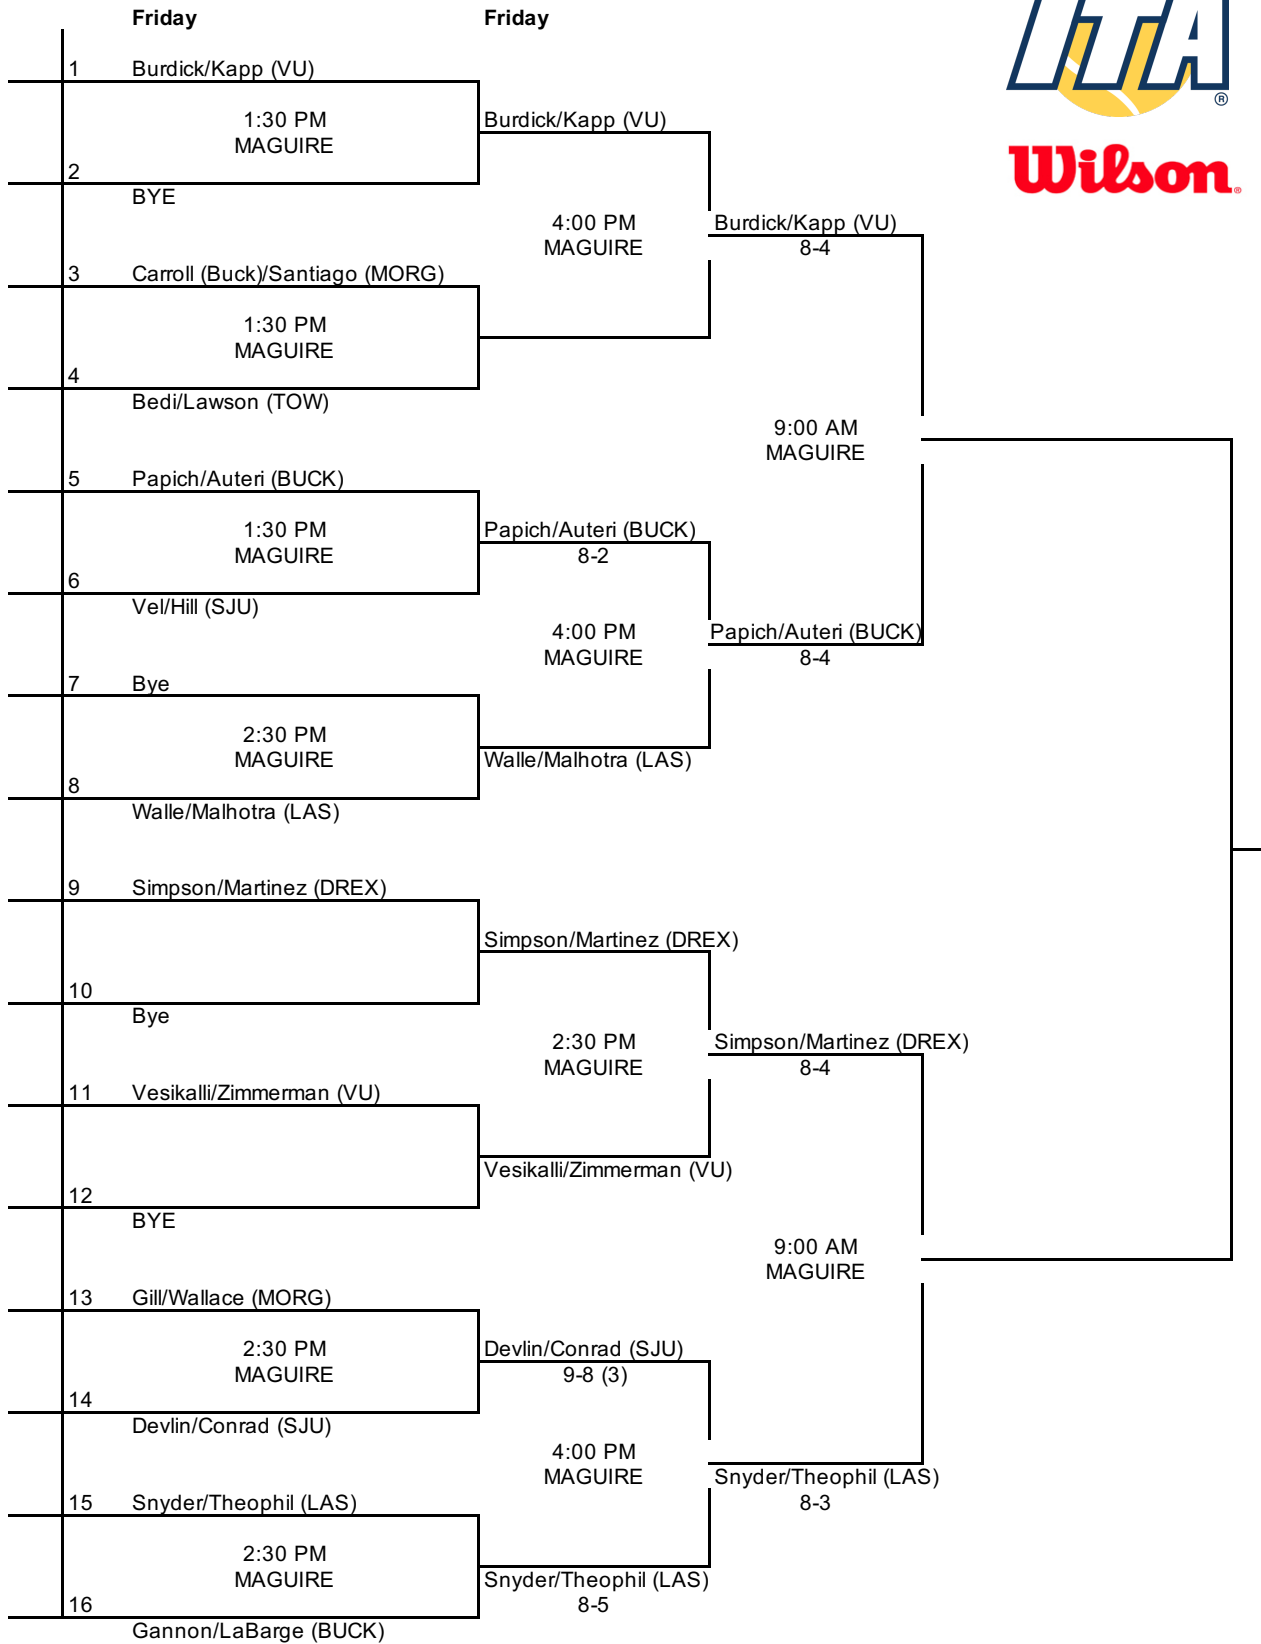

# 2018 SAINT JOSEPH'S INVITATIONAL - Doubles Flight 1

An Intercollegiate Tennis Association Sanctioned Event  
Hosted by Saint Joseph's (9/28 - 9/30)

# 2018 SAINT JOSEPH'S INVITATIONAL - Doubles Flight 1 Con.

CONSOLATION DRAW

Hosted by Saint Joseph's (9/28 - 9/30)

Friday

# 2018 SAINT JOSEPH'S INVITATIONAL - Doubles Flight 2

An Intercollegiate Tennis Association Sanctioned Event

Hosted by Saint Joseph's (9/28 - 9/30)