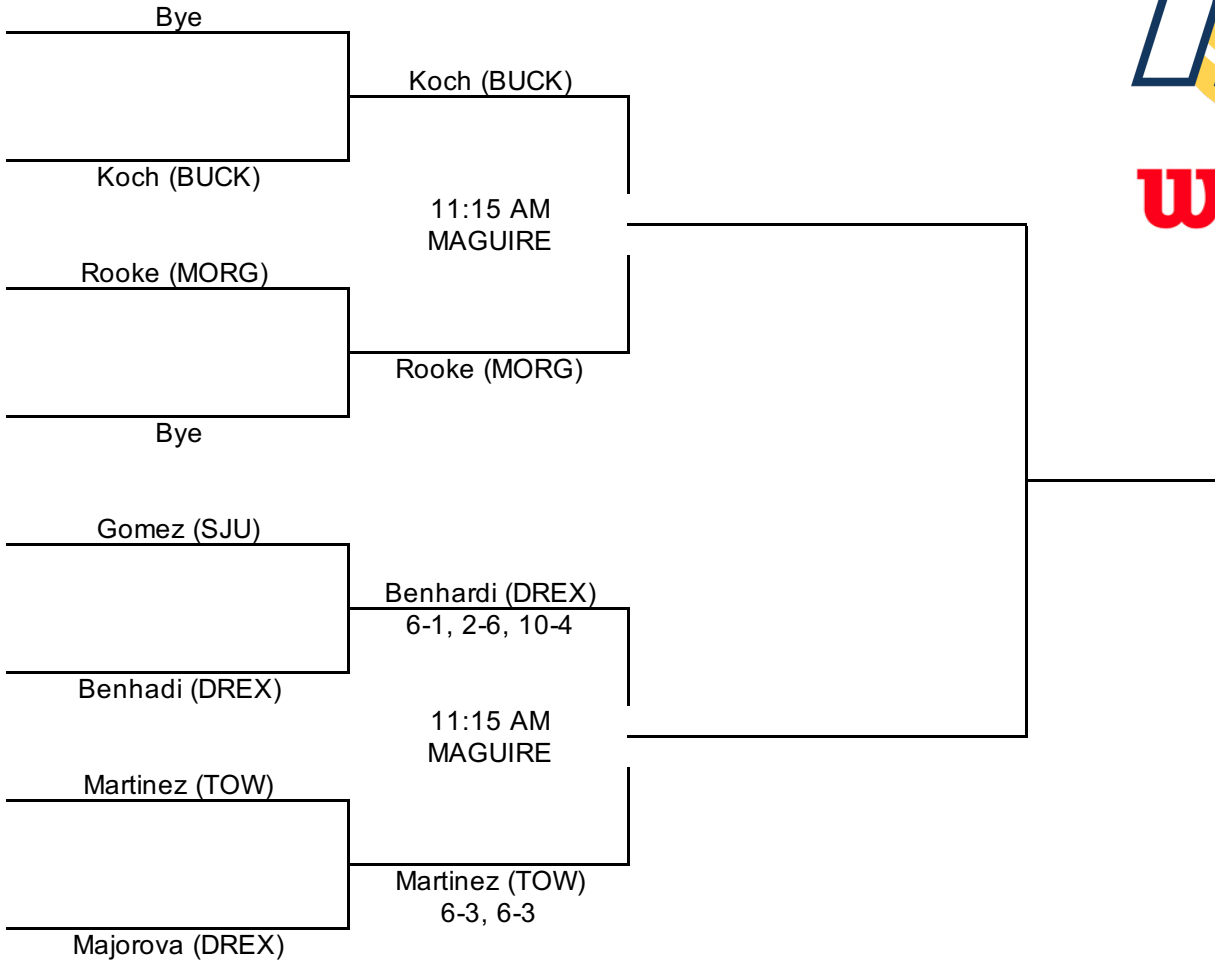

2018 SAINT JOSEPH'S INVITATIONAL - Singles Flight 1 Con.

CONSOLATION DRAW

Hosted by Saint Joseph's (9/28 - 9/30)

2018 SAINT JOSEPH'S INVITATIONAL - Singles Flight 2

An Intercollegiate Tennis Association Sanctioned Event

Hosted by Saint Joseph's (9/28 - 9/30)

	Saturday	Saturday	Sunday	Sunday
1	Vesikallio (VU)			
2	Bye	Vesikallio (VU)		
3	Gloninger (TOW)	2:00 PM MAGUIRE	Gloninger (TOW) 7-5, 2-6, 10-8	
4	8:30 AM MAGUIRE	Gloninger (TOW) 6-2, 6-1		
5	Gill-Reid (SJU)		10:00 AM MAGUIRE	
6	9:15 AM MAGUIRE	Gill-Reid (SJU) 7-6 (6), 2-6, 10-7		
7	Bye	2:00 PM MAGUIRE	Fuentes (DREX) 6-3, 6-3	
8	Fuentes (DREX)	Fuentes (DREX)		
9	Lawson (TOW)			1:30 PM MAGUIRE
10	Bye	Lawson (TOW)		
11	Evans (VU)	2:00 PM MAGUIRE	Lawson (TOW) 7-6 (8), 6-2	
12	9:45 AM MAGUIRE	Evans (VU) 6-3, 6-1		
13	Bye		10:00 AM MAGUIRE	
14	Rose (MORG)	Rose (MORG)		
15	Simpson (DREX)	2:00 PM MAGUIRE	Simpson (DREX) 6-4, 3-6, 10-7	
16	9:45 AM MAGUIRE	Simpson (DREX) 6-4, 3-6, 10-7		
	Leavy (BUCK)