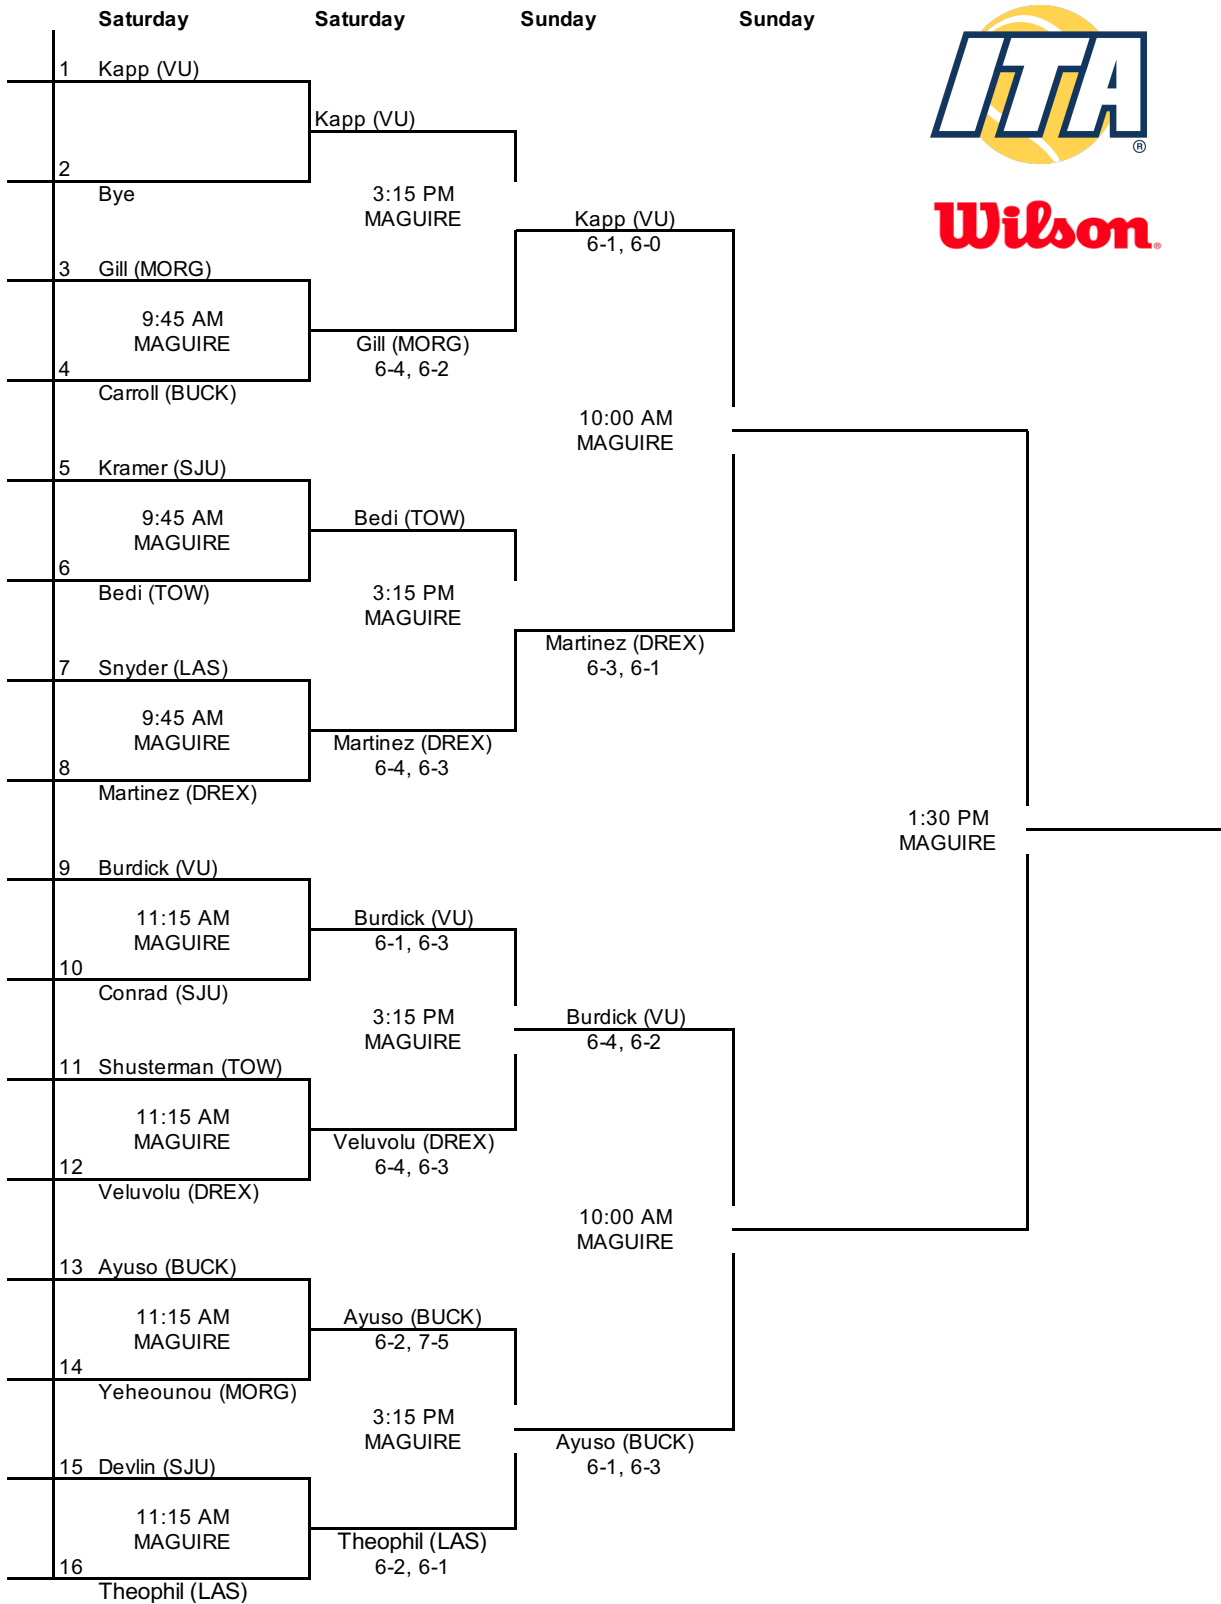

2018 SAINT JOSEPH'S INVITATIONAL - Singles Flight 3

An Intercollegiate Tennis Association Sanctioned Event
Hosted by Saint Joseph's (9/28 - 9/30)