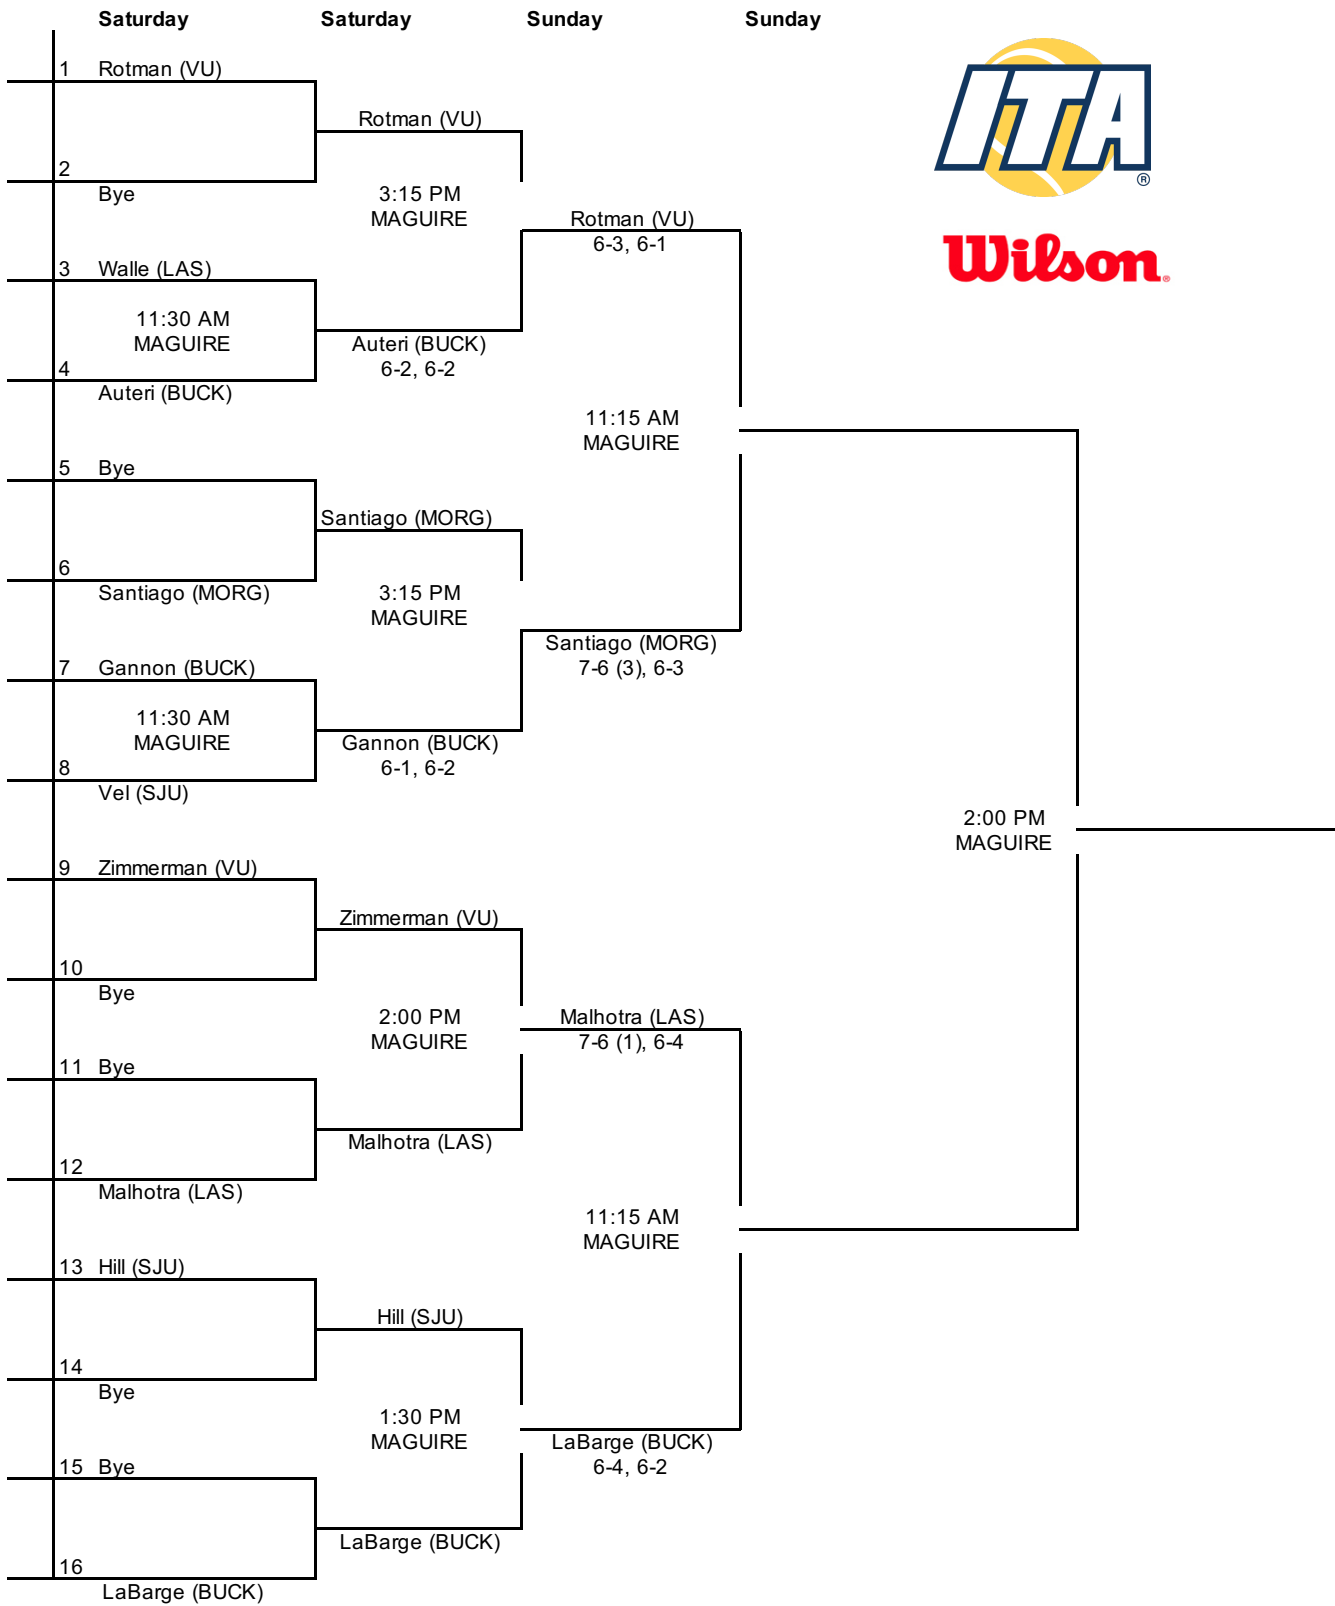

2018 SAINT JOSEPH'S INVITATIONAL - Singles Flight 4

An Intercollegiate Tennis Association Sanctioned Event
Hosted by Saint Joseph's (9/28 - 9/30)