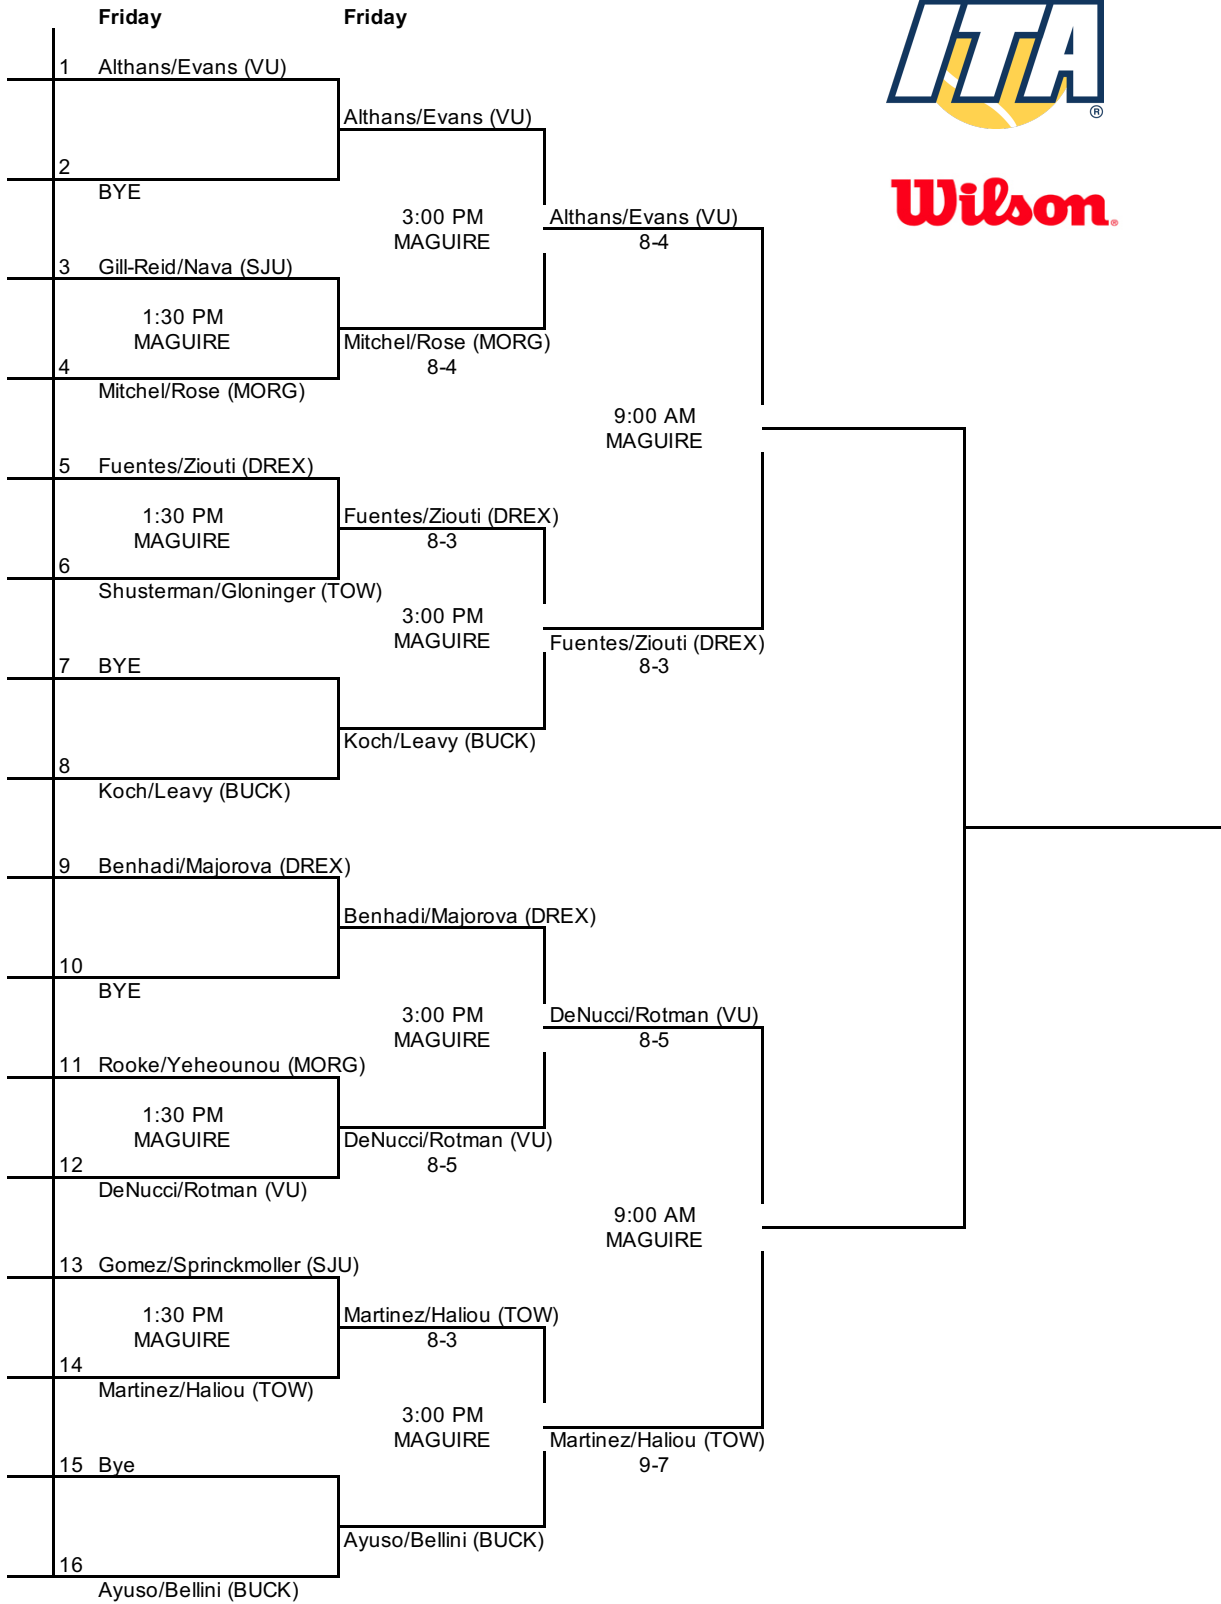

# 2018 SAINT JOSEPH'S INVITATIONAL - Doubles Flight 1

An Intercollegiate Tennis Association Sanctioned Event  
Hosted by Saint Joseph's (9/28 - 9/30)

# 2018 SAINT JOSEPH'S INVITATIONAL - Doubles Flight 1 Con.

CONSOLATION DRAW

Hosted by Saint Joseph's (9/28 - 9/30)

Friday

# 2018 SAINT JOSEPH'S INVITATIONAL - Doubles Flight 2

An Intercollegiate Tennis Association Sanctioned Event

Hosted by Saint Joseph's (9/28 - 9/30)