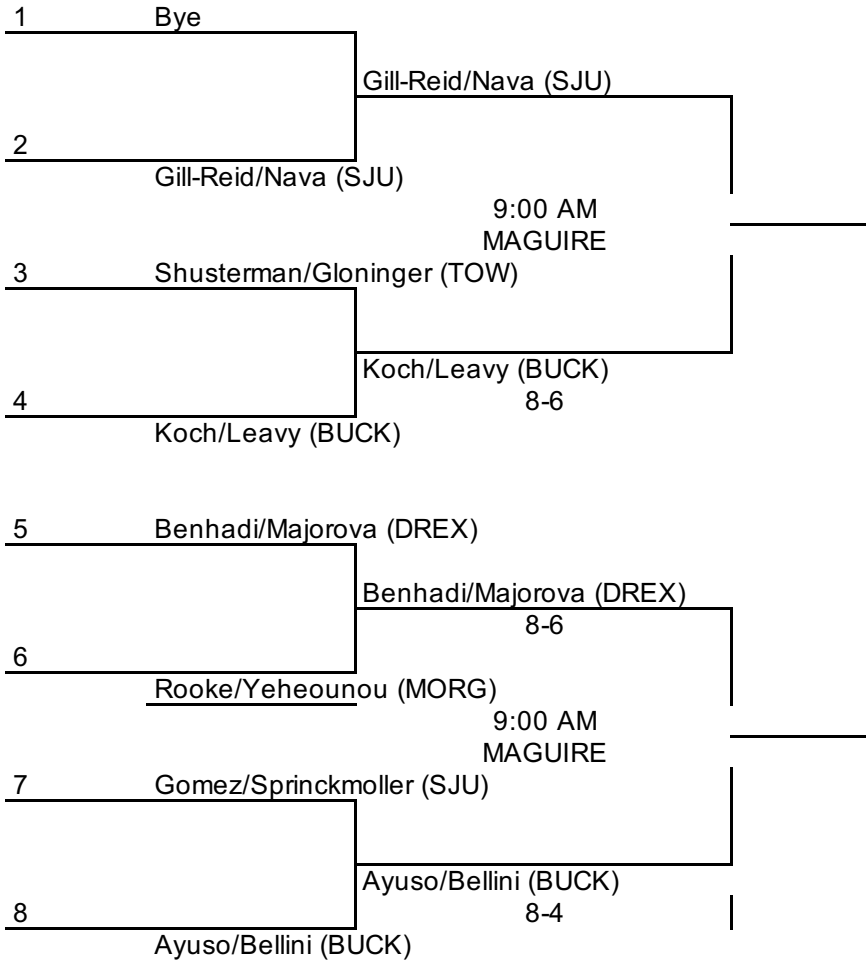

2018 SAINT JOSEPH'S INVITATIONAL - Doubles Flight 1 Con.

CONSOLATION DRAW

Hosted by Saint Joseph's (9/28 - 9/30)

Friday