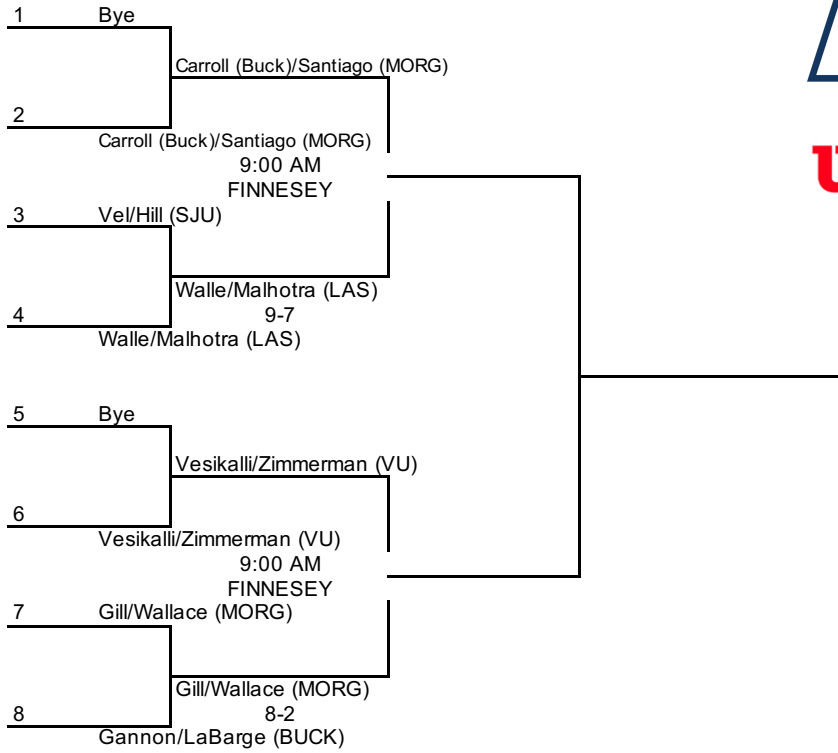

# 2018 SAINT JOSEPH'S INVITATIONAL - Doubles Flight 1

An Intercollegiate Tennis Association Sanctioned Event  
Hosted by Saint Joseph's (9/28 - 9/30)

# 2018 SAINT JOSEPH'S INVITATIONAL - Doubles Flight 2

An Intercollegiate Tennis Association Sanctioned Event

Hosted by Saint Joseph's (9/28 - 9/30)

# 2018 SAINT JOSEPH'S INVITATIONAL - Doubles Flight 2 Con.

CONSOLATION DRAW

Hosted by Saint Joseph's (9/28 - 9/30)

Friday