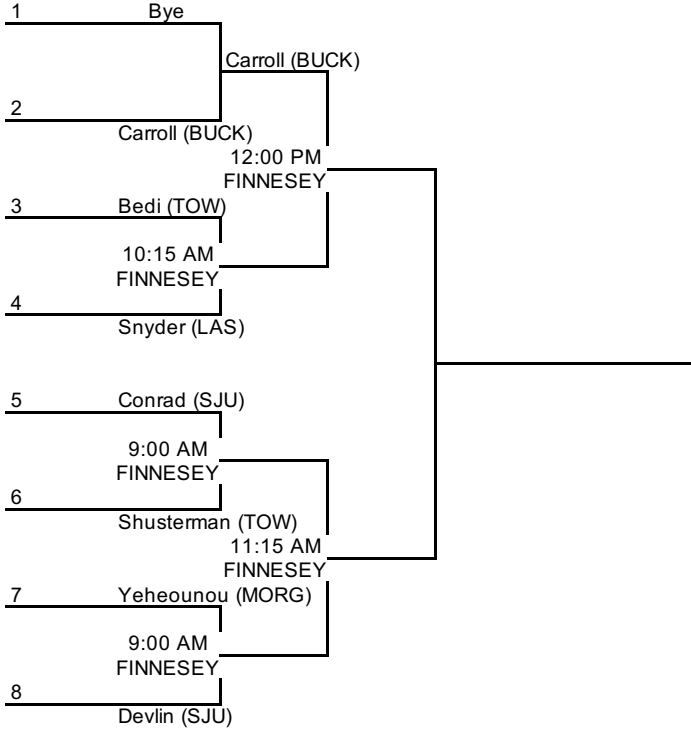

# 2018 SAINT JOSEPH'S INVITATIONAL - Singles Flight 2 Con.

CONSOLATION DRAW

Hosted by Saint Joseph's (9/28 - 9/30)

# 2018 SAINT JOSEPH'S INVITATIONAL - Singles Flight 3

An Intercollegiate Tennis Association Sanctioned Event  
 Hosted by Saint Joseph's (9/28 - 9/30)

# 2018 SAINT JOSEPH'S INVITATIONAL - Singles Flight 3 Con.

CONSOLATION DRAW

Hosted by Saint Joseph's (9/28 - 9/30)