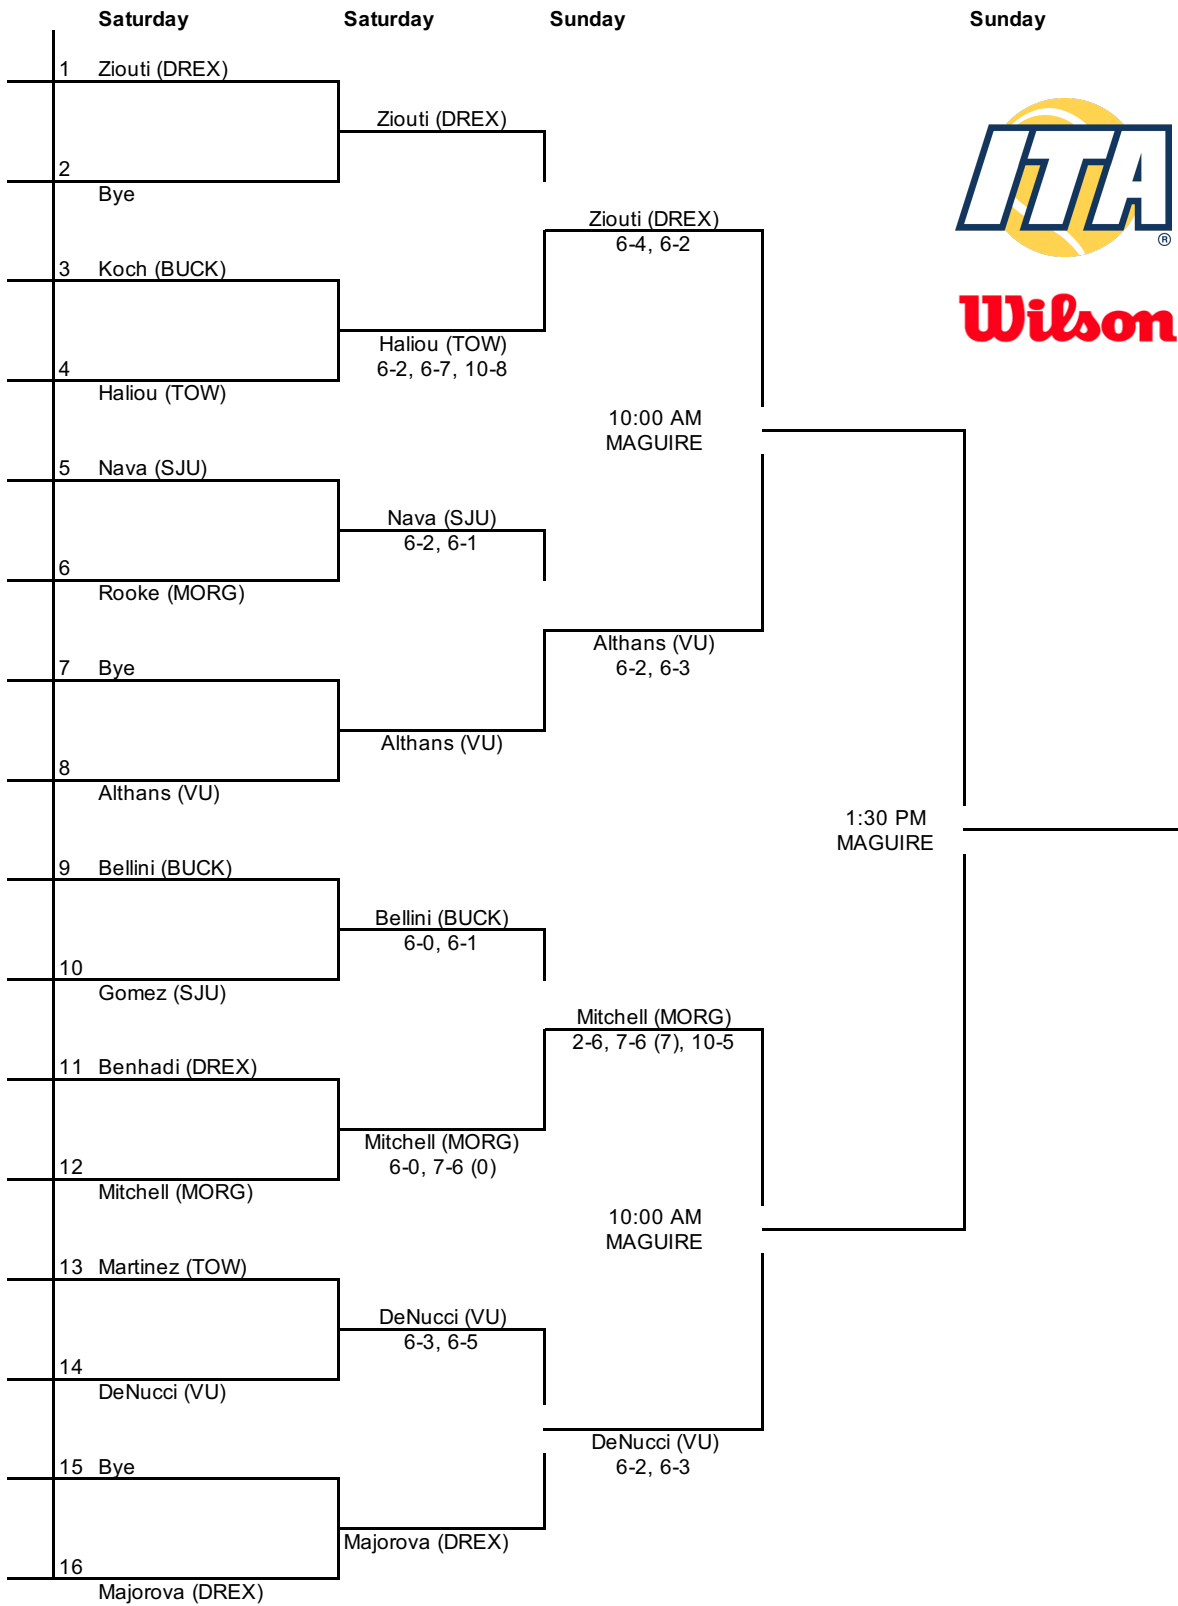

2018 SAINT JOSEPH'S INVITATIONAL - Singles Flight 1

An Intercollegiate Tennis Association Sanctioned Event
Hosted by Saint Joseph's (9/28 - 9/30)